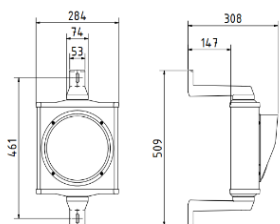

Helios 200 Aluminium Signal Light

Our new Aluminium Signal Light is manufactured from a single strand and is made in Germany. New LED technology in a massive EV1 Aluminium profile with a lense diameter of 200 mm. The LEDs show a signal you cannot overlook. The lights are deliverable in green, red and yellow. Fixation can be vertical or horizontal with the help of the diecast mounting brackets.

Helios 200 single Signal Light

Ref.: 905.SLM1.10 (red) 230 V
 Ref.: 905.SLM1.30/ (green) 230 V
 Ref.: 905.SLM1.40/ (yellow) 230 V

Ref.: 905.SLM1.11 (red) 24 V
 Ref.: 905.SLM1.31/ (green) 24 V
 Ref.: 905.SLM1.41/ (yellow) 24 V

Material of the housing	Aluminium profile / Polycarbonate
Material of lense / calotte	Polycarbonate
Lense / calotte dimensions	200 mm
Metal mounting bracket	Aluminium diecast powdered
LED	11 Lux
Ambient temperature	-20°C to +50°C
Operating voltage	24V AC/DC or 230V AC 50Hz