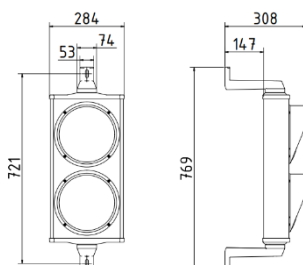

Helios 200 Aluminium Signal Light

Our new Aluminium Signal Light is manufactured from a single strand and is made in Germany. New LED technology in a massive EV1 Aluminium profile with a lense diameter of 200 mm. The LEDs show a signal you cannot overlook. The lights are deliverable in green, red and yellow. Fixation can be vertical or horizontal with the help of the diecast mounting brackets.

Helios 200 single Signal Light

Ref.: 905.SLM1.10 (red) 230 V
 Ref.: 905.SLM1.30/ (green) 230 V
 Ref.: 905.SLM1.40/ (yellow) 230 V

Ref.: 905.SLM1.11 (red) 24 V
 Ref.: 905.SLM1.31/ (green) 24 V
 Ref.: 905.SLM1.41/ (yellow) 24 V

Material of the housing	Aluminium profile / Polycarbonate
Material of lense / calotte	Polycarbonate
Lense / calotte dimensions	200 mm
Metal mounting bracket	Aluminium diecast powdered
LED	11 Lux
Ambient temperature	-20°C to +50°C
Operating voltage	24V AC/DC or 230V AC 50Hz