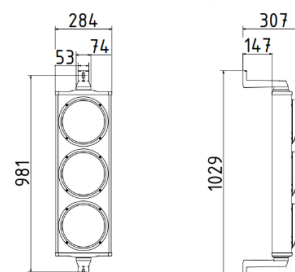

Helios 200 single Signal Light

Ref.: 905.SLM1.10 (red) 230 V
 Ref.: 905.SLM1.30/ (green) 230 V
 Ref.: 905.SLM1.40/ (yellow) 230 V

Ref.: 905.SLM1.11 (red) 24 V
 Ref.: 905.SLM1.31/ (green) 24 V
 Ref.: 905.SLM1.41/ (yellow) 24 V

Helios 200 double Signal Lights

Ref.: 905.SLM2.20 230V
 Ref.: 905.SLM2.21 24V
 Ref.: 905.SLM1.40/41 (yellow)

Helios 200 triple Signal Lights

Ref.: 905.SLM3.00 230V
 Ref.: 905.SLM3.01 24V
 Ref.: 905.SLM1.40/41 (yellow)

Material of the housing	Aluminium profile / Polycarbonate
Material of lense / calotte	Polycarbonate
Lense / calotte dimensions	200 mm
Metal mounting bracket	Aluminium diecast powdered
LED	11 Lux
Ambient temperature	-20°C to +50°C
Operating voltage	24V AC/DC or 230V AC 50Hz