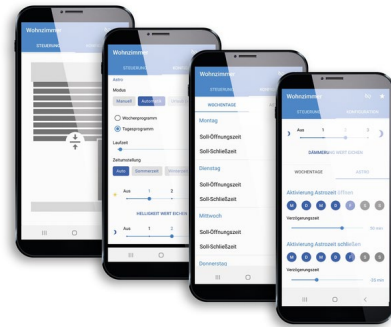

Geba Bluetooth® Blind Timer-App
For Android und iOS

Rollotimer Astro Bluetooth®

Smart control thanks to the new geba Blind Timer-app. Simply configure opening and closing times or activate the comfortable astro-function. Sunrise and sunset are automatically determined and opening and closing times can be individually adjusted ± 120 minutes according to your needs. Once the configuration is completed, it can easily be transferred to other timers. Move your blinds to the desired position using the slider. Add frequently used timers to the list of favourites and assign an individual name to each one. It can be taught up to four users.

Quick overview

- Quick programming
- Manual operation
- Automatic operation
- Vacation mode
- Weekly/ daily programme
- Astro-function
- Optional: light sensor
- Up to four users can be taught

Technical Data

Power supply	230V / 50Hz
Switching contact load	230V / 50Hz, 3A (cos phi=1)
Ambient temperature	+5°C to +45°C
Running time	2.5 minutes (max.)
Power reserve	Approx. 4 hours
Enclosure rating	IP20

Visit us on Social Media

Geba GmbH

Geba GmbH

Fon: +49 2243-8804-0
Fax: +49 2243-8804-199
E-Mail: mailbox@geba.net

www.geba.net

geba Handels- und Entwicklungsgesellschaft mbH
Wecostraße 7-11
D-5378 Eitorf